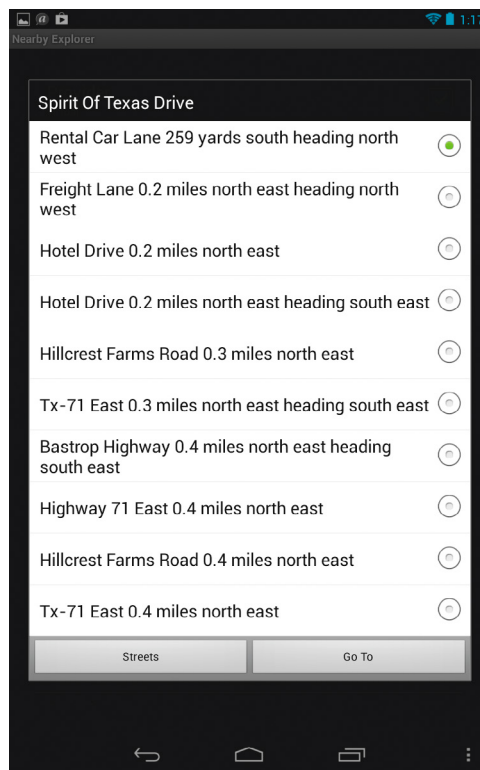

# Full-featured GPS app for people who are blind!

## Nearby Explorer™

A full-featured GPS app for use online and on iOS and Android™ devices that empowers you to independently explore with confidence!

### Some of the many benefits:

- Increases awareness of your position and gives updates as you move
- Learn the distance and direction of upcoming streets
- Discover surrounding streets with the compass
- Search for places, streets, and addresses
- Improve orientation to points of interest through haptic and auditory feedback

**Explore Mode** lists businesses and other POIs near your destination.